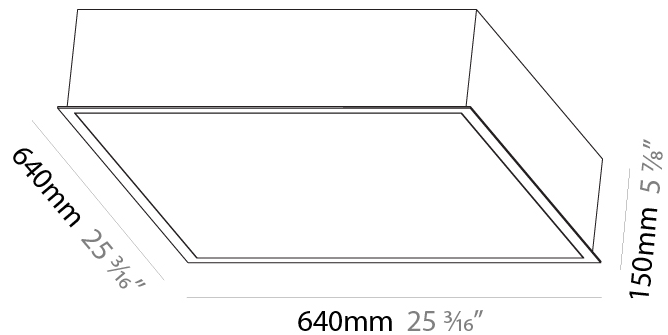

GENERAL

Series: Pi2
Subseries: Pi2 Standard
Brand: Prolicht
Division: Architectural
Mounting Type: Recessed
Mounting Location: Ceiling
Subcategory: Ambient

PHYSICAL

Shape: Square
Length (mm): 640
Length (in): 25 3/16
Width (mm): 640
Width (in): 25 3/16
Height (mm): 150
Height (in): 5 7/8
Ceiling Thickness (mm): 10 / 12.5 / 15 / 25 / 30
Ceiling Thickness (in): 3/8 or 1/2 or 9/16 or 1 or 1 3/16
Min. Recessing Depth (mm): 160
Min. Recessing Depth (in): 6 5/16
Light Distribution: Direct
Diffuser: PMMA - Opal or Micro-Prism
Fixture Finish: SSR / BKV / CWI / CRY / HAB / UFT / ITA / RUA / FTG / MYG / LOD / PUS / FRO / FUP / KIA / POP / BLS / SPG / MEY / GOH / GUM / CHC / COM / ABZ / JAG / OBR / MOS / ROR
Fixture Material: Aluminum

ELECTRICAL

Lamp Type: LED (Zhaga Standard)
Input Wattage (W): 55
Total Output Wattage (W): 46
Dimming: Tri-Mode (Non-Dimming and Phase Dimming (120Vac only) and 0-10V Dimming)
Driver Included: Yes
Driver Location: Integrated
Driver Type: Constant Current - Universal
Driver Class: Class 2
Input Voltage (V): 120 - 277
Constant Current (MA): 800

LED

Color Temperature (°K): 3000 / 3500 / 4000
Max. Delivered Lumen (lm): 4550 / 4616 / 4710
CRI: >80 CRI
Efficiency (%): 0.65
Lamp Life (hrs): 50000

OPTICAL

RATINGS AND CERTIFICATIONS

Certified By: Certified for North American Standards
IP rating: IP20